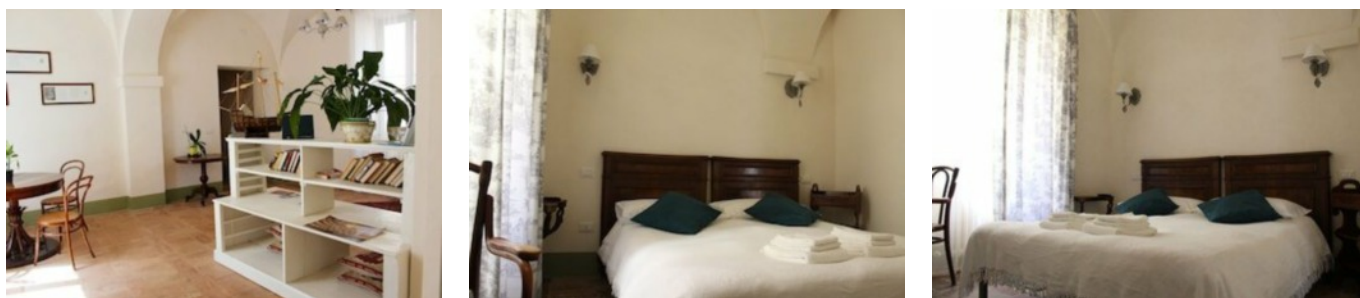

### General Description

Near Fermo Museum

When you stay at B&B Antica Biblioteca in Fermo, you'll be in the historical district, just steps from Fermo Museum and 3 minutes by foot from Teatro dell'Aquila. This bed & breakfast is 1.1 mi (1.8 km) from Duomo di Fermo and 3.8 mi (6.1 km) from Fermo Forum.

### Rooms

Make yourself at home in one of the 3 individually decorated guestrooms, featuring refrigerators and flat-screen televisions. Complimentary wireless Internet access is available to keep you connected. Private bathrooms with showers feature complimentary toiletries and hair dryers. Conveniences include desks and complimentary bottled water, and housekeeping is provided daily.